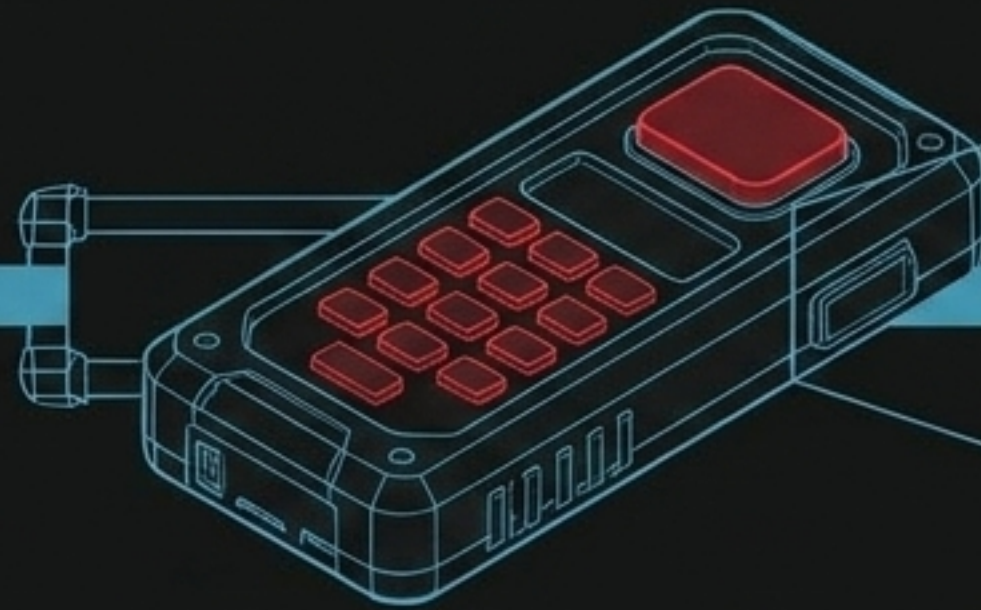

**Core Insight:** The RAQIA Carriage functions as a mobile threshold between grounded reality and massive cosmic expanse.

# Operative Loadout

chirp on touch

Apparel (Outer):  
White space-style suit.

Defense (Core):  
Black bulletproof vest.

Offense (Waist): Tactical belt  
equipped with 9mm pistol in  
holster and spare magazines.

# Tactical Interface & Network Activation

Step 1:  
The Strange Case  
(Belt-mounted)

Step 2:  
The Interface Controller

Step 3:  
Network Activation

A tactile bridge between operative action and mythic architecture.