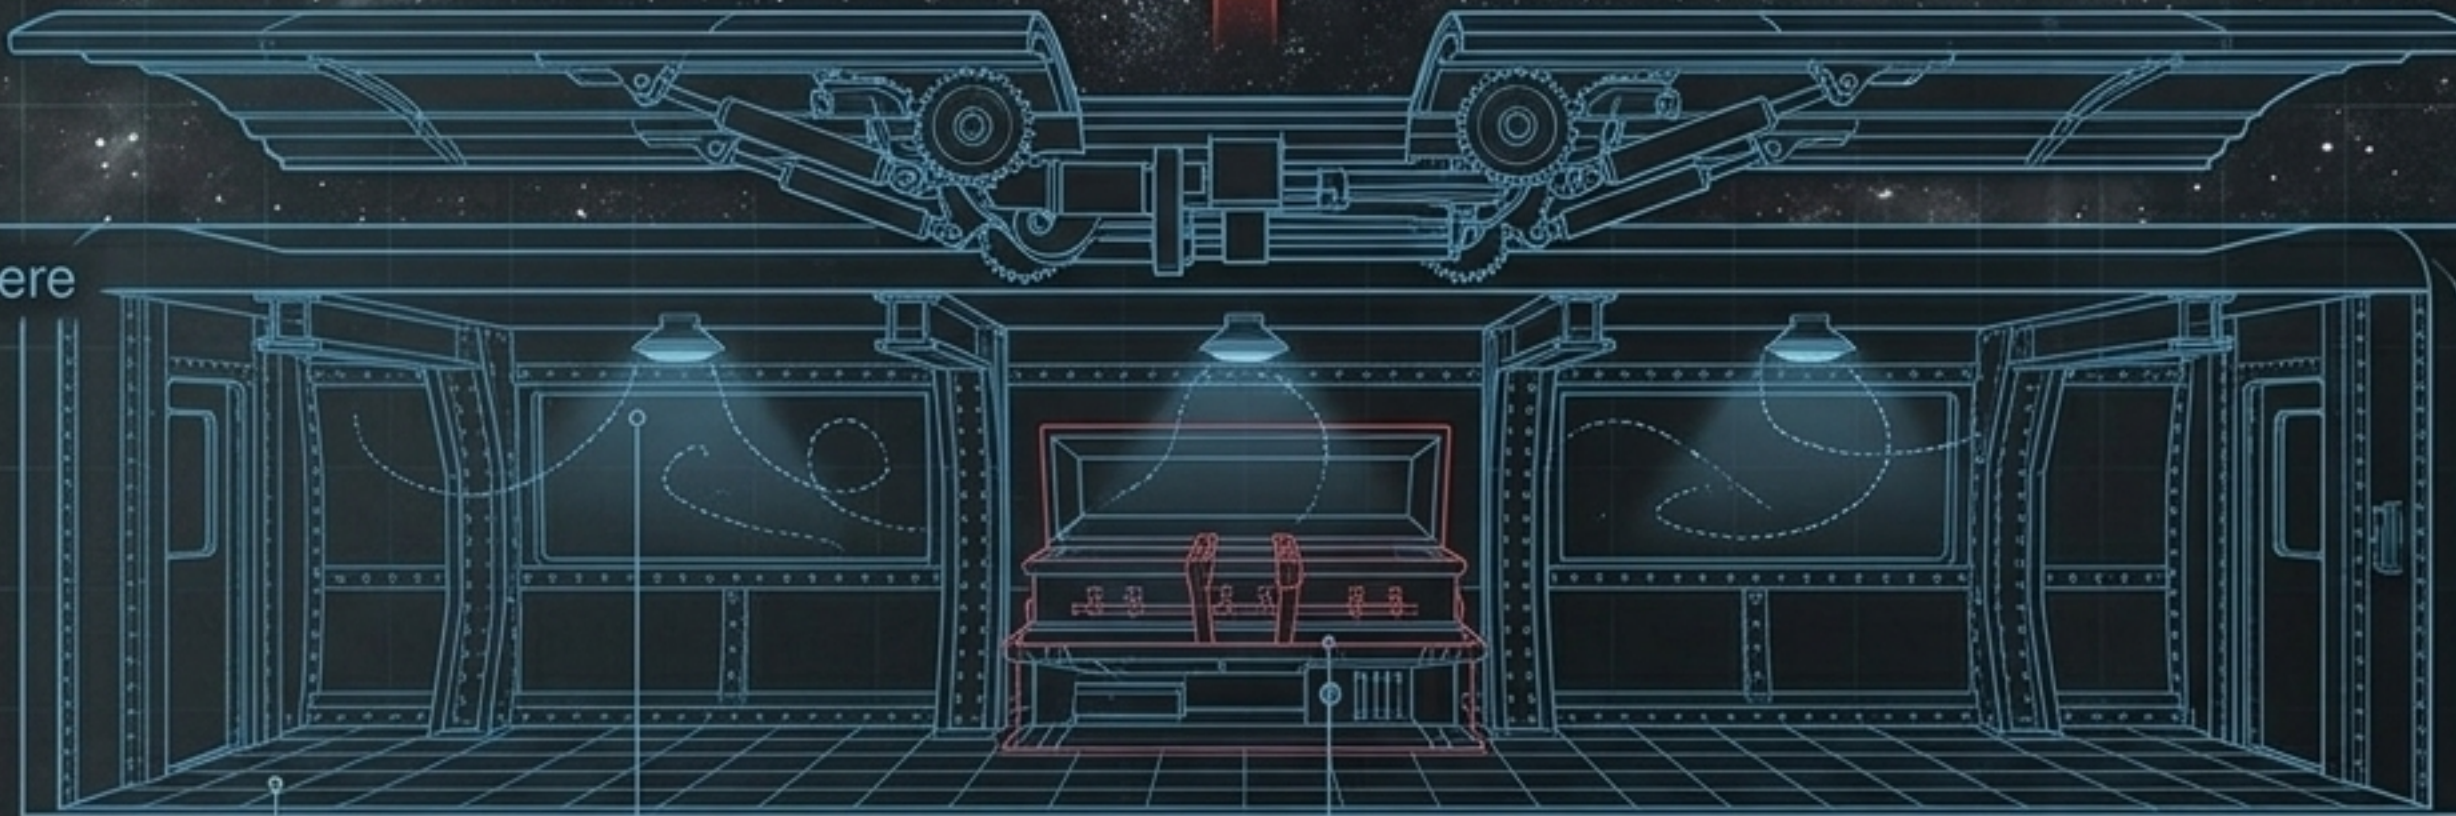

# Biometric Telemetry: Awakening

Awakening in confinement

Panic & Hypoxia

Self-Regulation

Discovery

Strapped across chest and legs in a coffin. No handles.

Wiping frosted glass. Gasping for air, heart pounding.

# RAQIA Carriage: Spatial Anatomy

Exterior Expanse

click click wrooom

Pleiades constellation  
& nebula

Interior Atmosphere

Black, translucent floors

Dim ceiling lamps &  
erratic moth flight paths

Central confinement unit

**Core Insight:** The RAQIA Carriage functions as a mobile threshold between grounded reality and massive cosmic expanse.