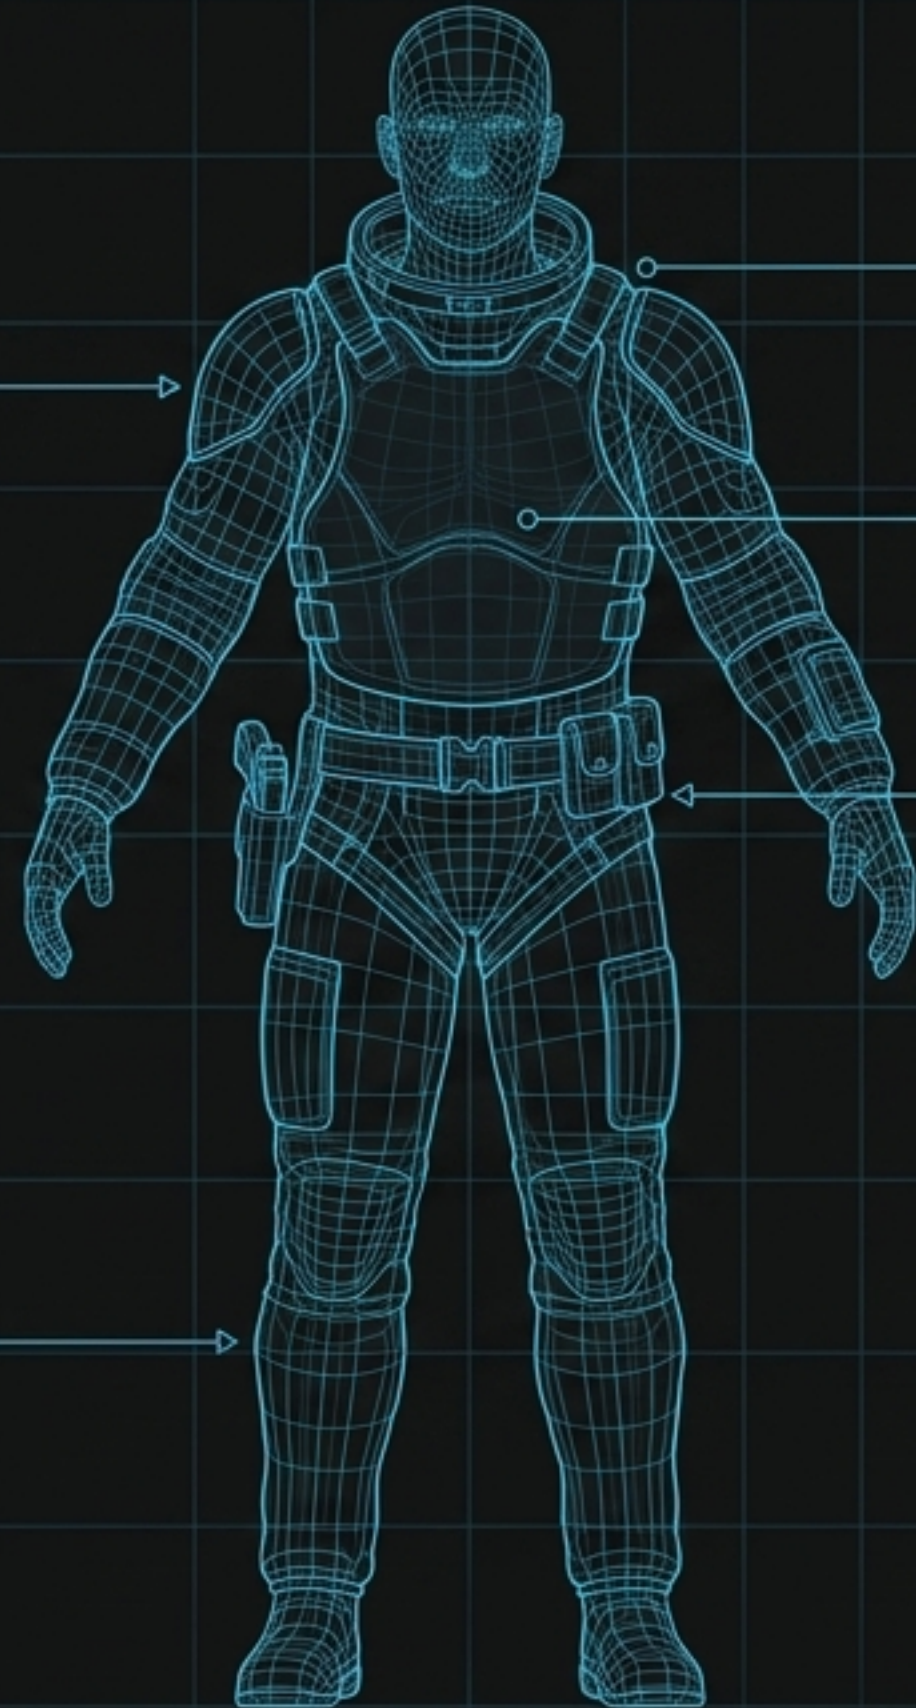

# Biometric Telemetry: Awakening

Awakening in confinement

Panic & Hypoxia

Self-Regulation

Discovery

Strapped across chest and legs in a coffin. No handles.

Wiping frosted glass. Gasping for air, heart pounding.

# RAQIA Carriage: Spatial Anatomy

Exterior Expanse

click click wrooom

Pleiades constellation  
& nebula

Interior Atmosphere

Black, translucent floors

Dim ceiling lamps &  
erratic moth flight paths

Central confinement unit

**Core Insight:** The RAQIA Carriage functions as a mobile threshold between grounded reality and massive cosmic expanse.

# Operative Loadout

chirp on touch

Apparel (Outer):  
White space-style suit.

Defense (Core):  
Black bulletproof vest.

Offense (Waist): Tactical belt  
equipped with 9mm pistol in  
holster and spare magazines.