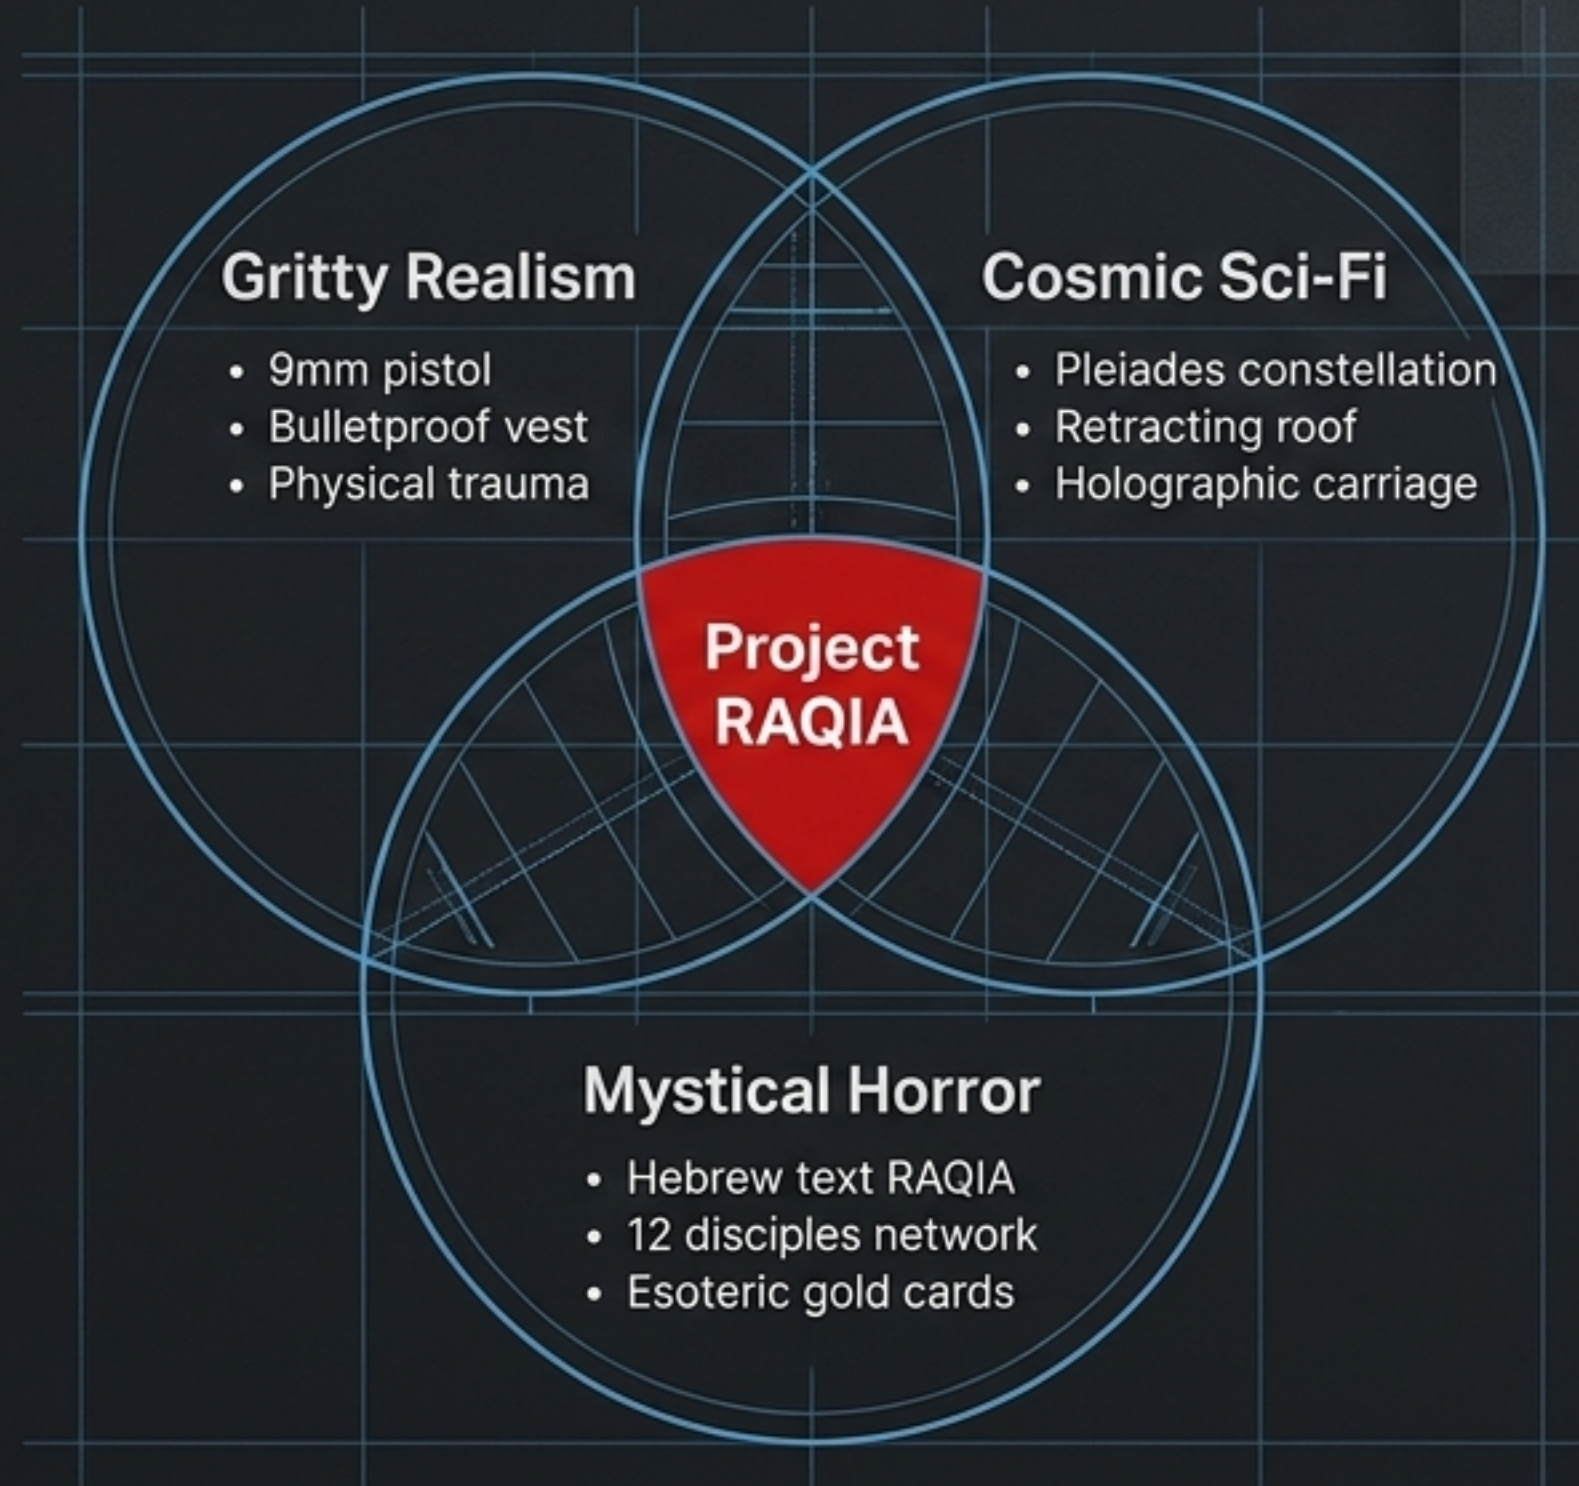

**Core Insight:** The RAQIA Carriage functions as a mobile threshold between grounded reality and massive cosmic expanse.

# [ targets ] Threat Assessment Matrix

## Entity Alpha: JEZEBEL

Card Designation:	"queen"
Visual Motif:	Grotesque woman in a red dress
Entity State:	Biological horror / Physical trauma. Blood dripping from mouth.
Color Signature:	Stark red & fleshy tones

# The Celestial Noir Framework

A universe where tactical espionage mechanics collide with biblical-scale cosmic dread.