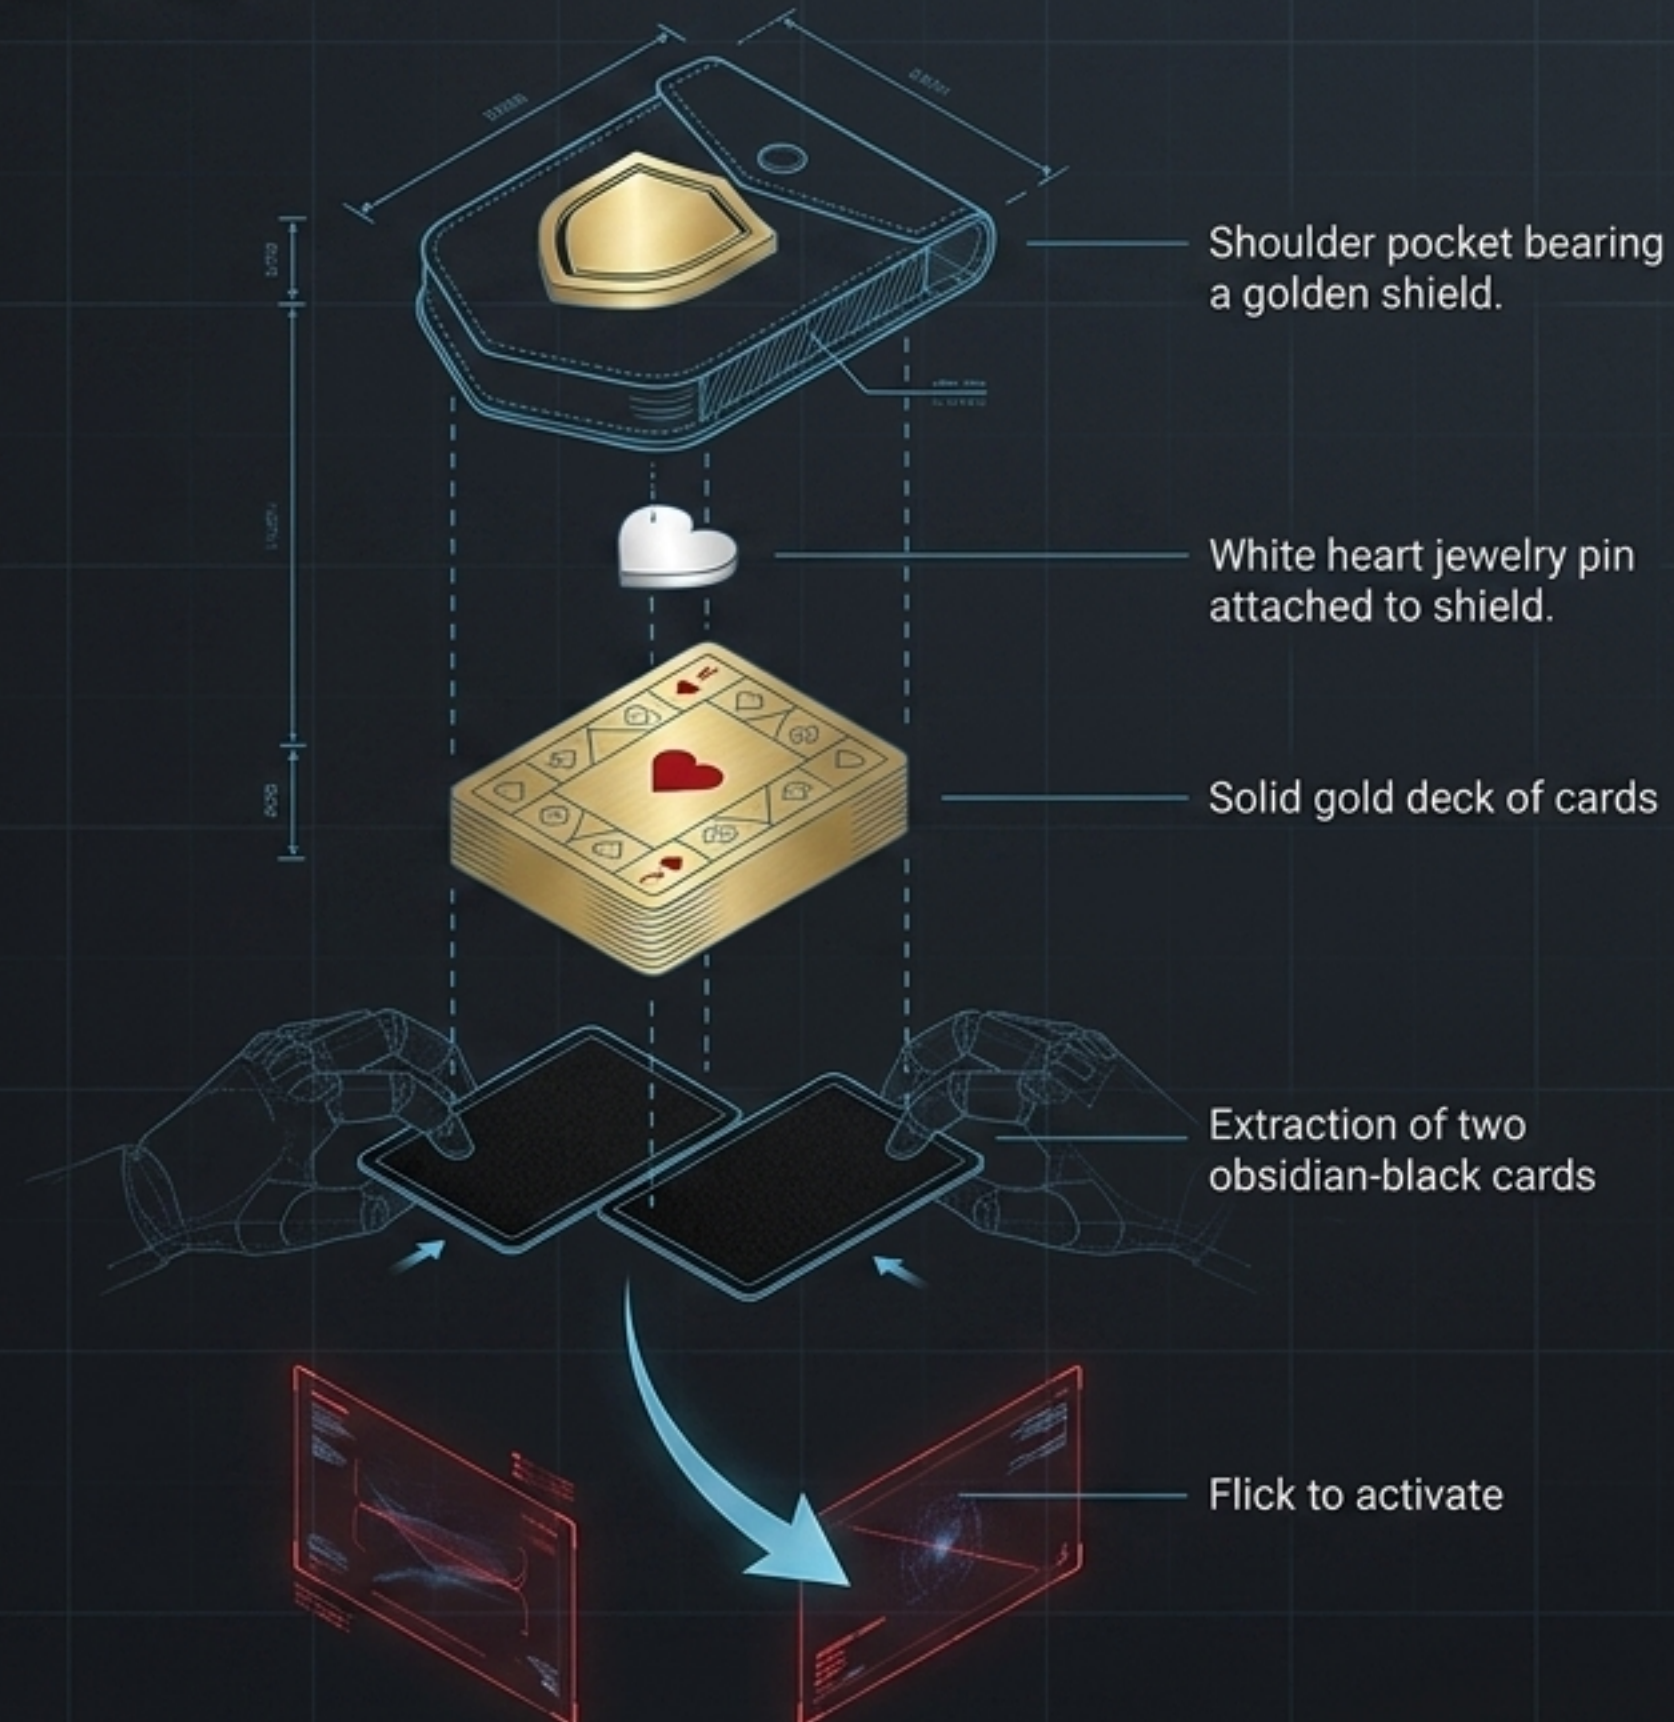

Mission Delivery Mechanism